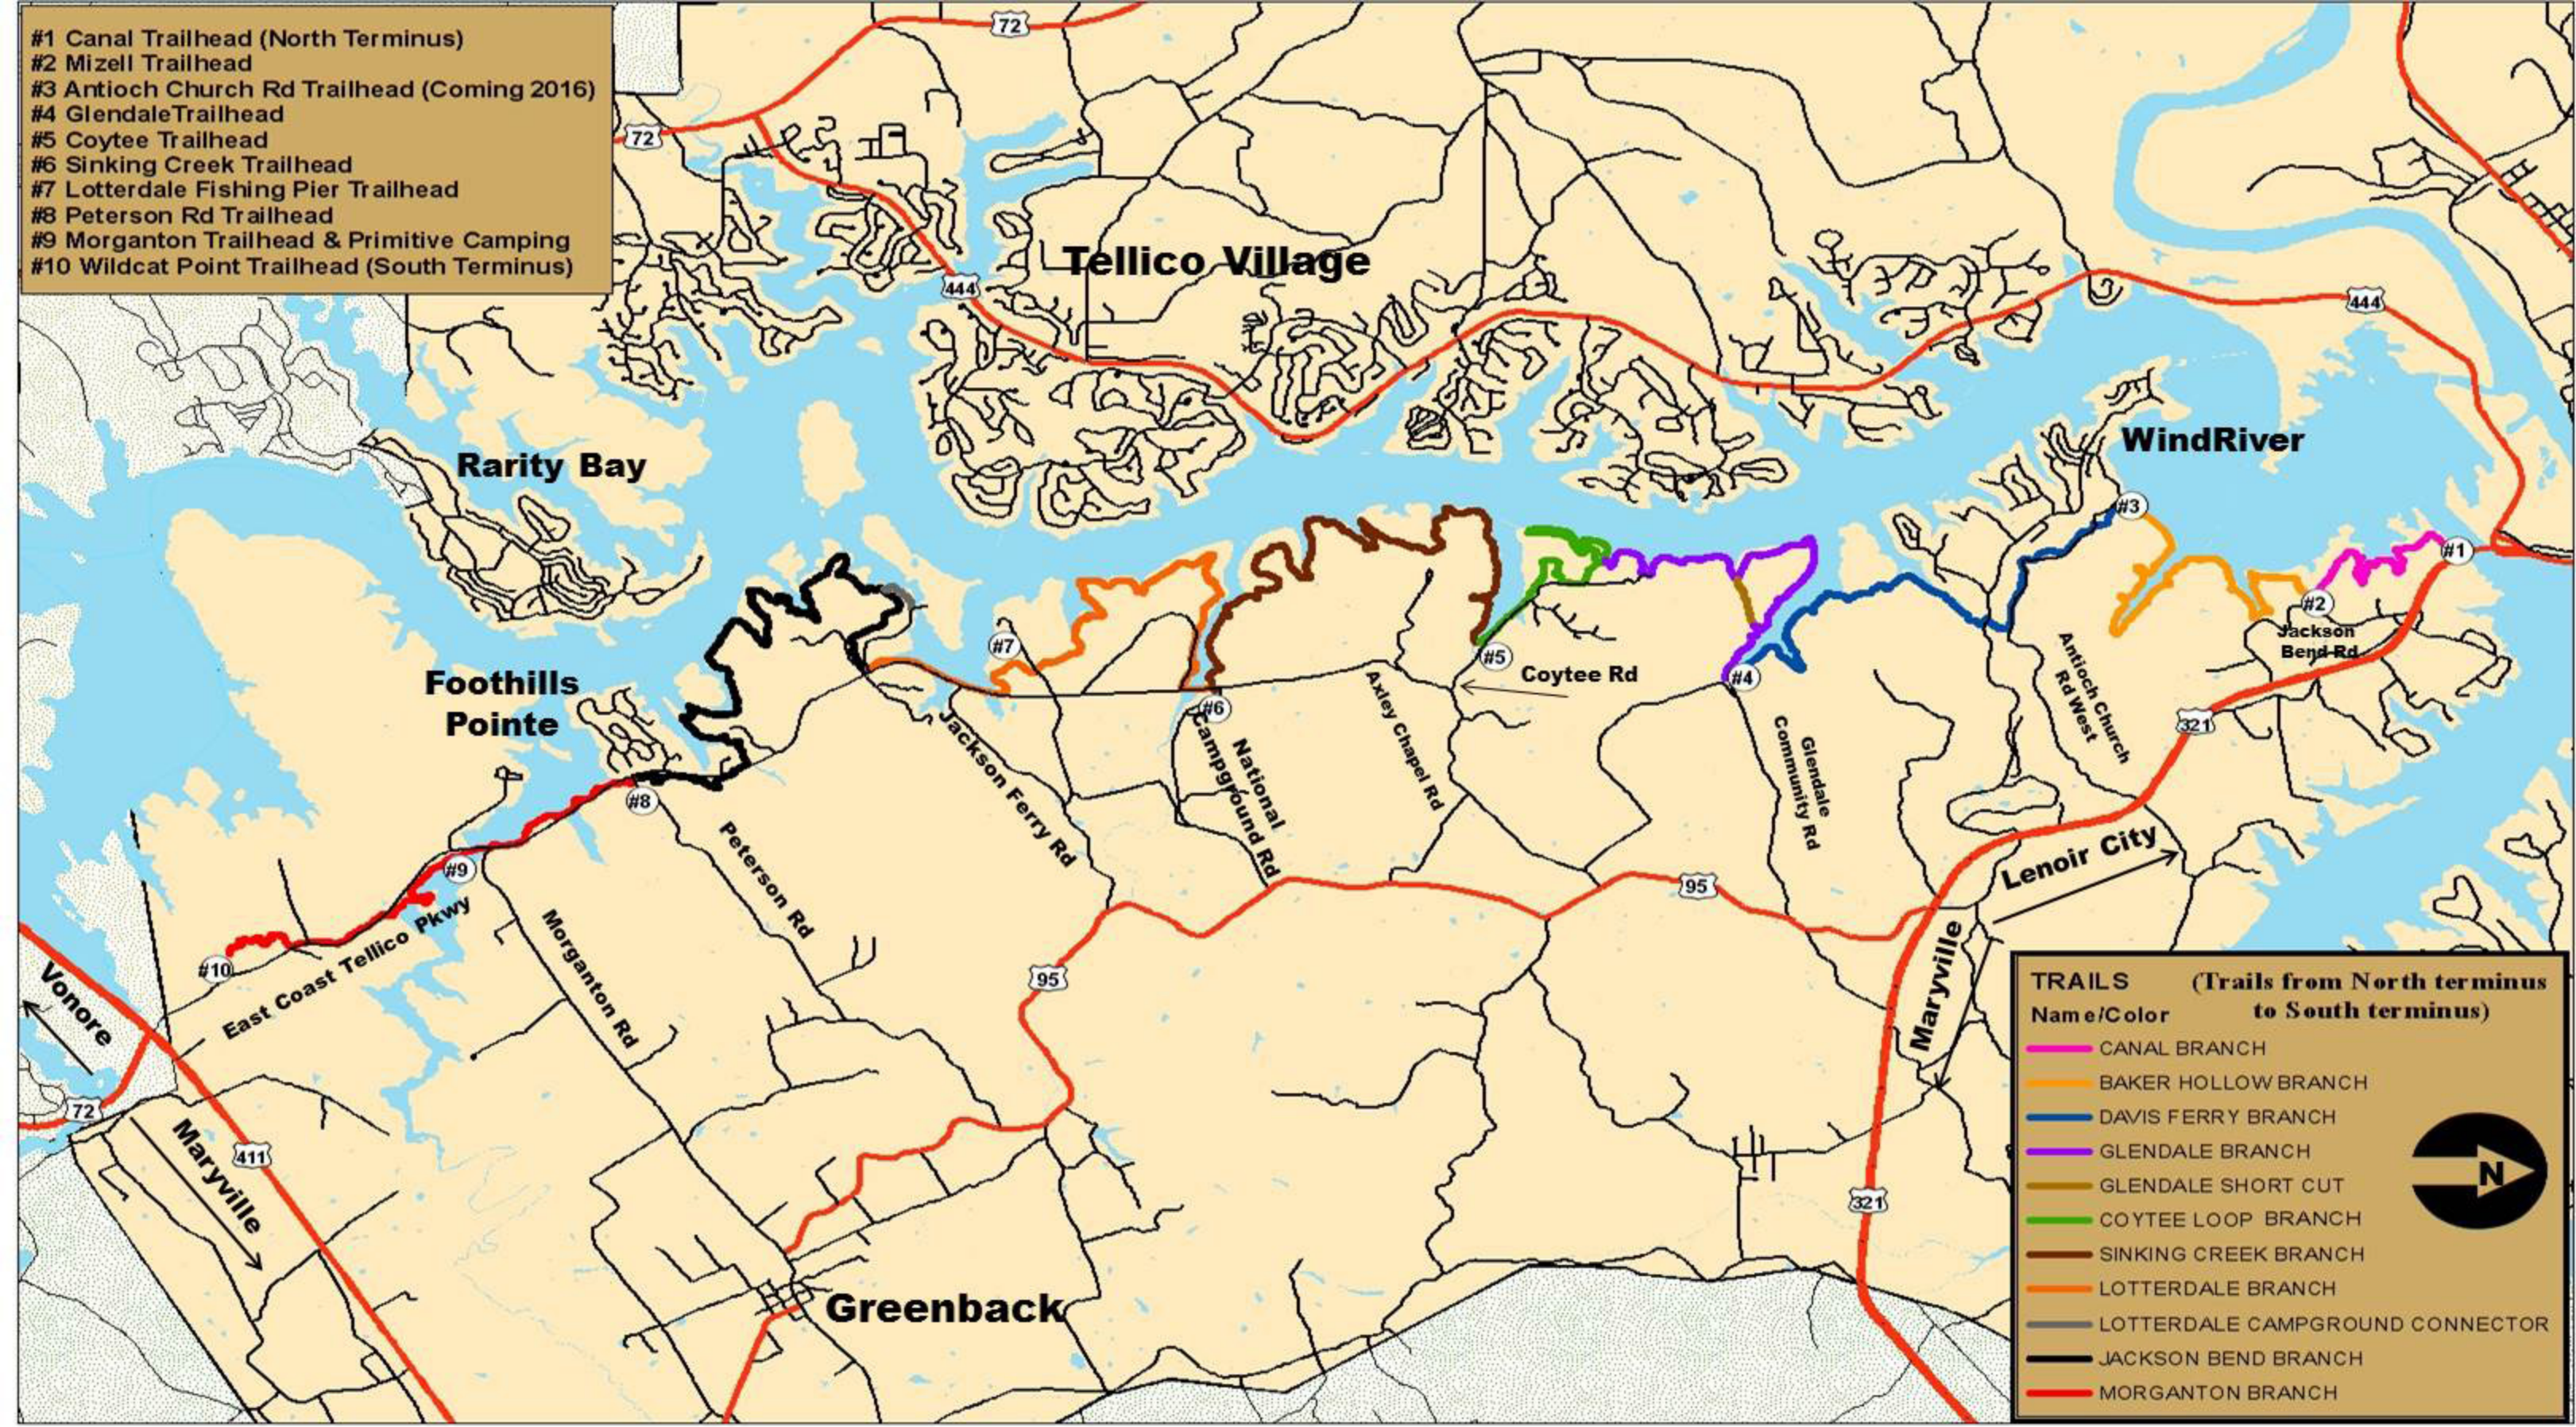

- #1 Canal Trailhead (North Terminus)
- #2 Mizell Trailhead
- #3 Antioch Church Rd Trailhead (Coming 2016)
- #4 Glendale Trailhead
- #5 Coytee Trailhead
- #6 Sinking Creek Trailhead
- #7 Lotterdale Fishing Pier Trailhead
- #8 Peterson Rd Trailhead
- #9 Morganton Trailhead & Primitive Camping
- #10 Wildcat Point Trailhead (South Terminus)

TRAILS (Trails from North terminus to South terminus)

Name/Color	
CANAL BRANCH	
BAKER HOLLOW BRANCH	
DAVIS FERRY BRANCH	
LENDALE BRANCH	
LENDALE SHORT CUT	
COYTEE LOOP BRANCH	
SINKING CREEK BRANCH	
LOTTERDALE BRANCH	
LOTTERDALE CAMPGROUND CONNECTOR	
JACKSON BEND BRANCH	
MORGANTON BRANCH	