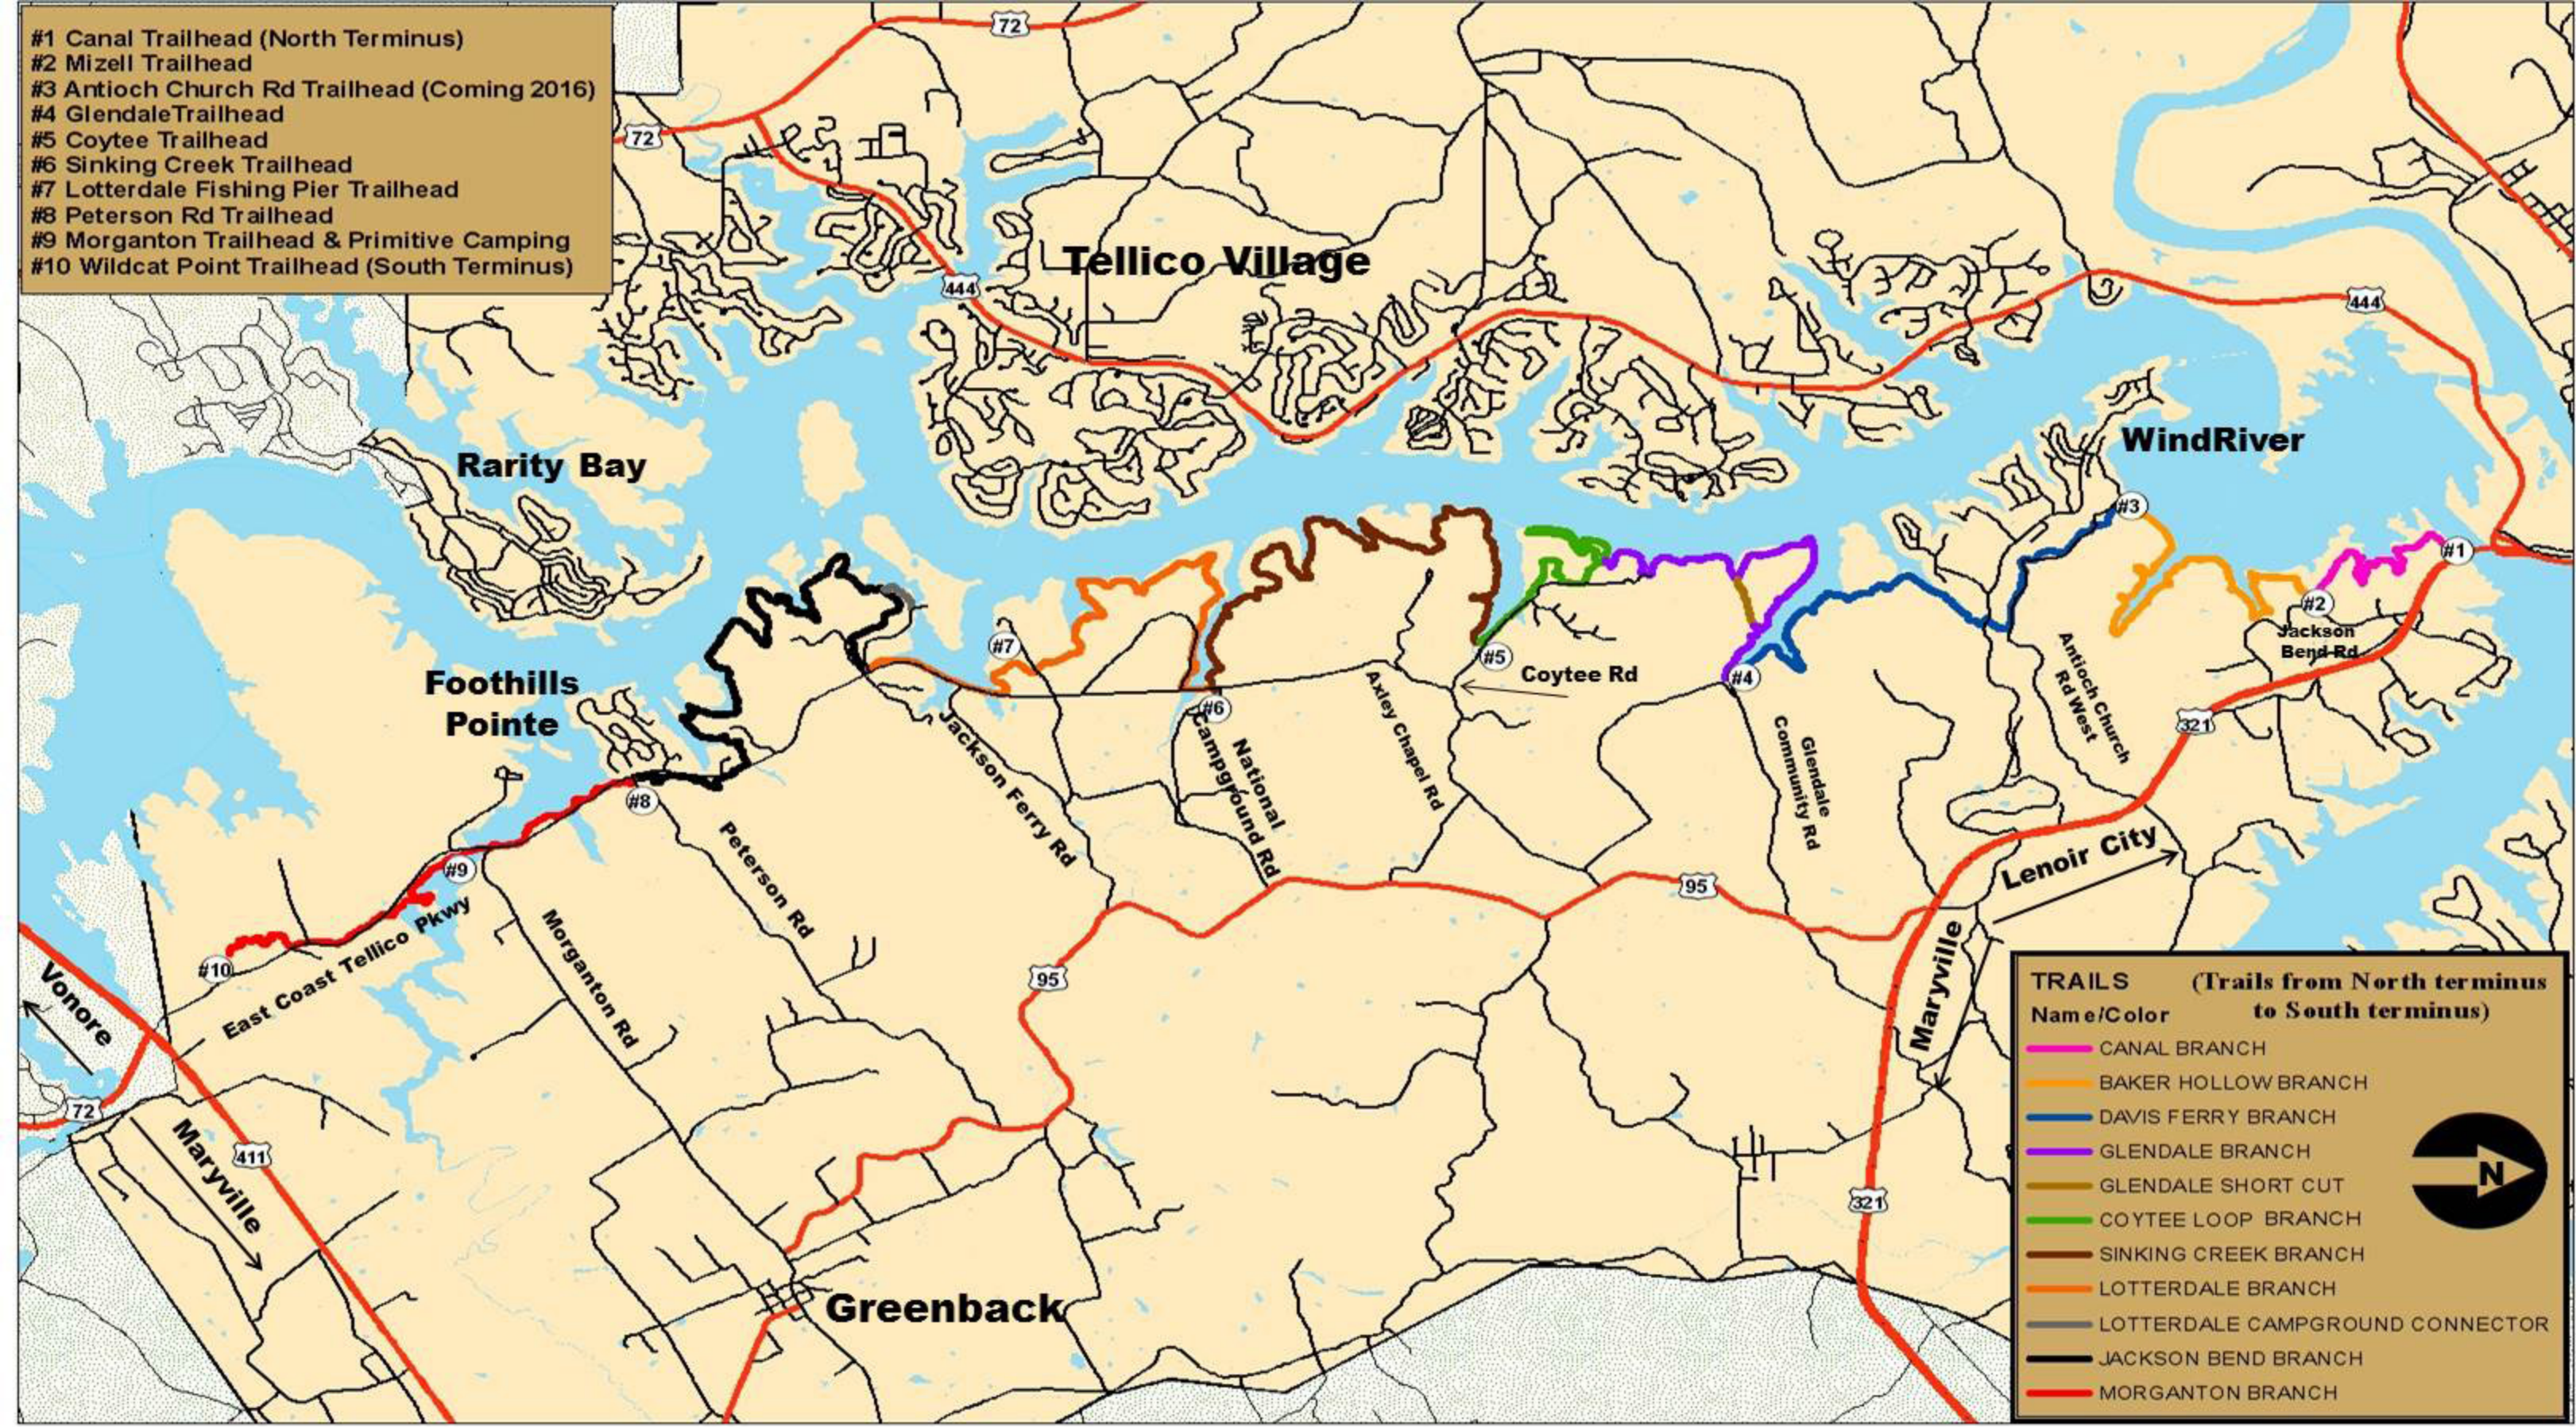

- #1 Canal Trailhead (North Terminus)
- #2 Mizell Trailhead
- #3 Antioch Church Rd Trailhead (Coming 2016)
- #4 Glendale Trailhead
- #5 Coytee Trailhead
- #6 Sinking Creek Trailhead
- #7 Lotterdale Fishing Pier Trailhead
- #8 Peterson Rd Trailhead
- #9 Morganton Trailhead & Primitive Camping
- #10 Wildcat Point Trailhead (South Terminus)

TRAILS (Trails from North terminus to South terminus)	
Name/Color	
CANAL BRANCH	—
BAKER HOLLOW BRANCH	—
DAVIS FERRY BRANCH	—
LENDALE BRANCH	—
LENDALE SHORT CUT	—
COYTEE LOOP BRANCH	—
SINKING CREEK BRANCH	—
LOTTERDALE BRANCH	—
LOTTERDALE CAMPGROUND CONNECTOR	—
JACKSON BEND BRANCH	—
MORGANTON BRANCH	—